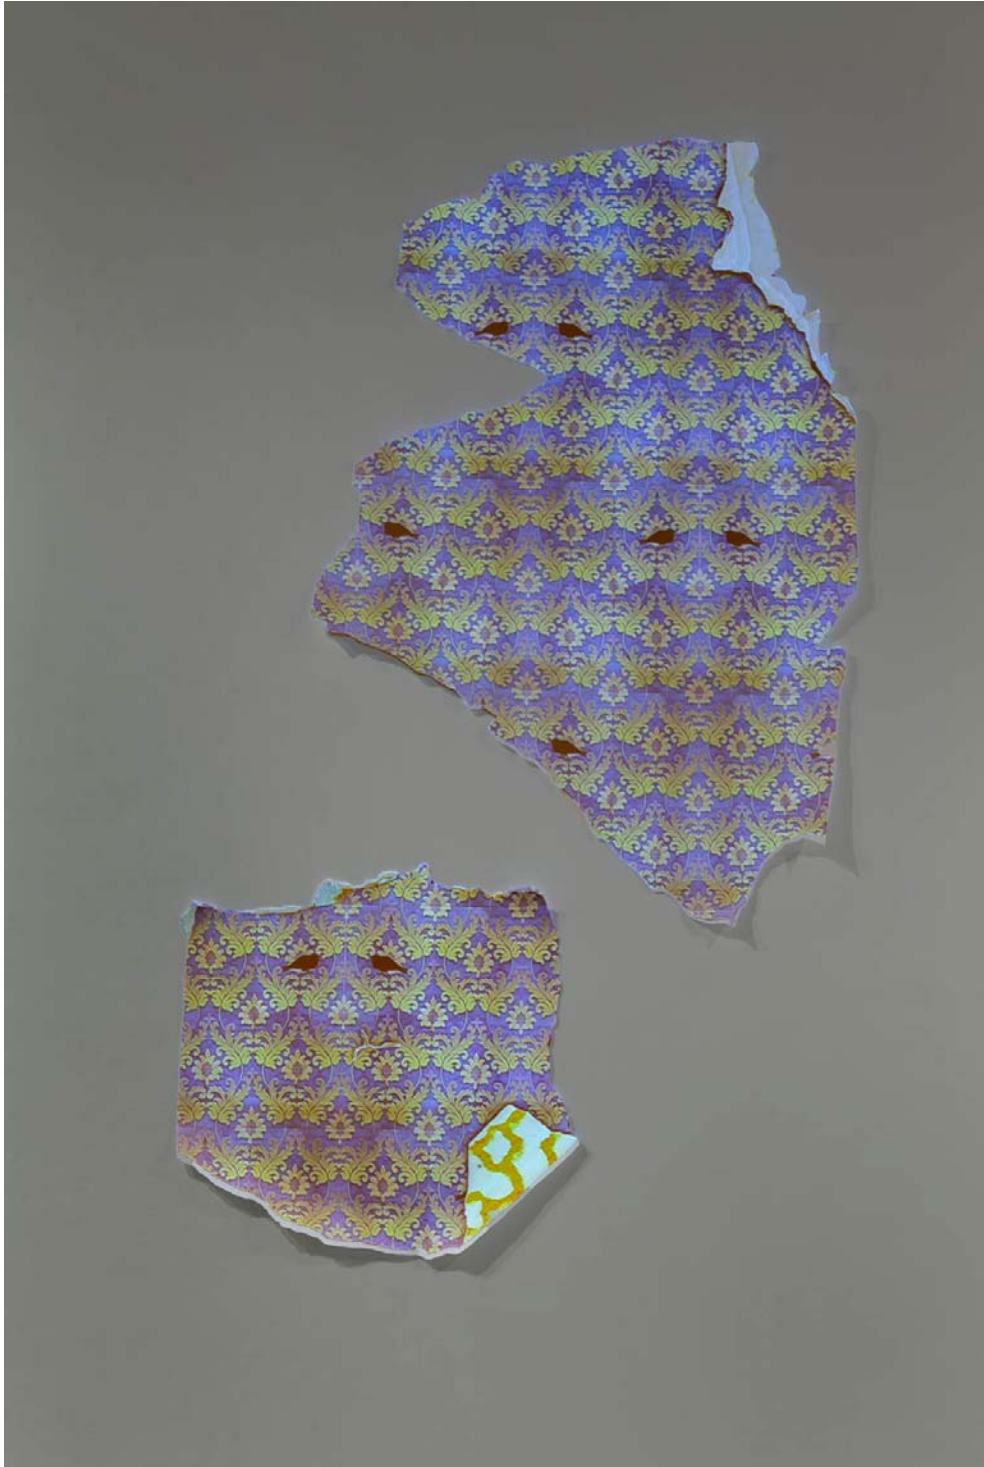

Kevin Yates
Usher the Fall of the House (installation view), 2013

Kevin Yates
in collaboration with Robert Yates
Bird Wallpaper (Torn), 2013 1/3
high-definition video installation with sound, paper
206 x 124.5 x 5 cm

Kevin Yates
Usher the Fall of the House, 2013
found dresser, wood, paint, graphite, Plexiglas, bronze and aquarium gravel
195.5 x 99 x 48 cm

Kevin Yates
Usher the Fall of the House (second floor installation view), 2013

Kevin Yates
Chestnut Street, 2013
bronze, painted wood
30.5 x 35.5 x 23.5 cm

Kevin Yates
Camp Street, 2013
bronze, painted wood
32.5 x 23 x 19 cm

Kevin Yates
9th Street, 2013
bronze, painted wood
30.5 x 35.5 x 23.5 cm