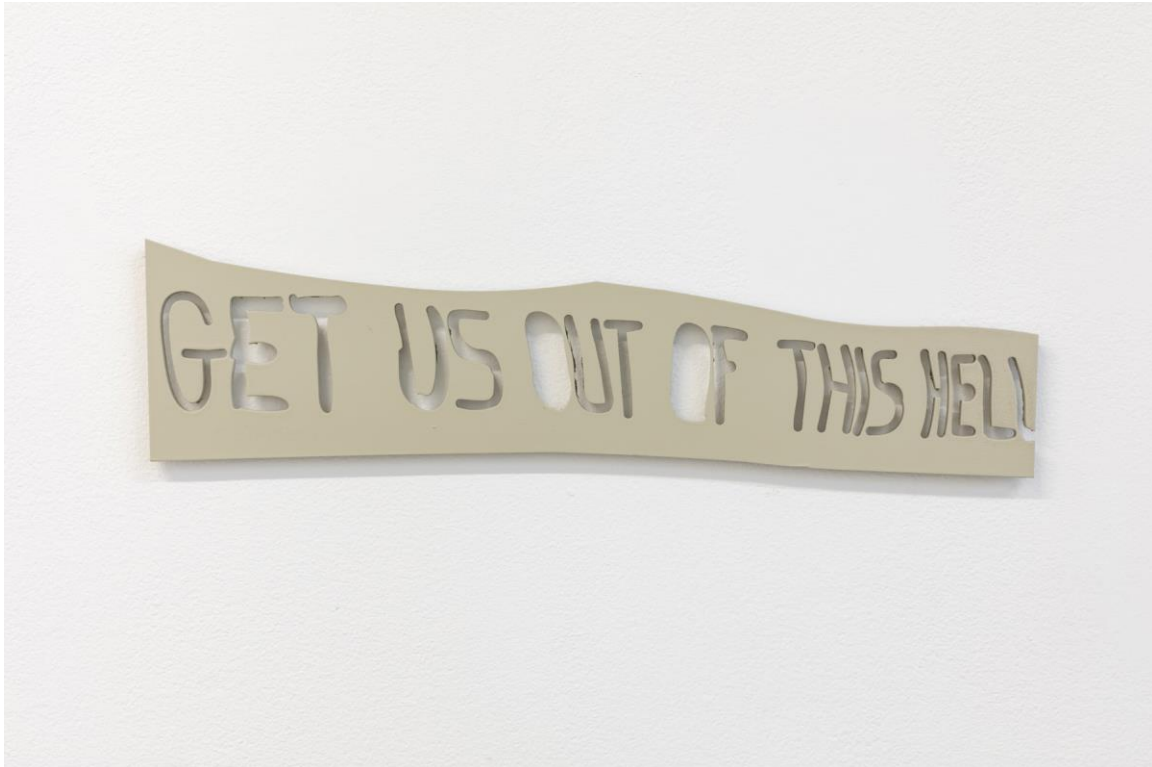

Gareth Long  
1972, 2019 1/2  
laser cut aluminum, spray paint  
dimensions variable

Gareth Long  
1972, 2019 1/2  
detail view

Gareth Long  
1972, 2019 1/2  
detail view

Gareth Long  
1971, 2019 1/2  
laser cut aluminum, spray paint  
dimensions variable

Gareth Long  
1971, 2019 1/2  
detail view

Gareth Long  
1971, 2019 1/2  
detail view

Gareth Long  
*Let's Look at the Figures*, 2019  
installation view

Gareth Long  
1972\_A, 2019 2/2  
laser cut aluminum, spray paint  
12 x 45.5 x 1 cm

Gareth Long  
1970, 2019 1/2  
laser cut aluminum, spray paint  
dimensions variable

Gareth Long  
1970, 2019 1/2  
detail view

Gareth Long  
1970, 2019 1/2  
detail view