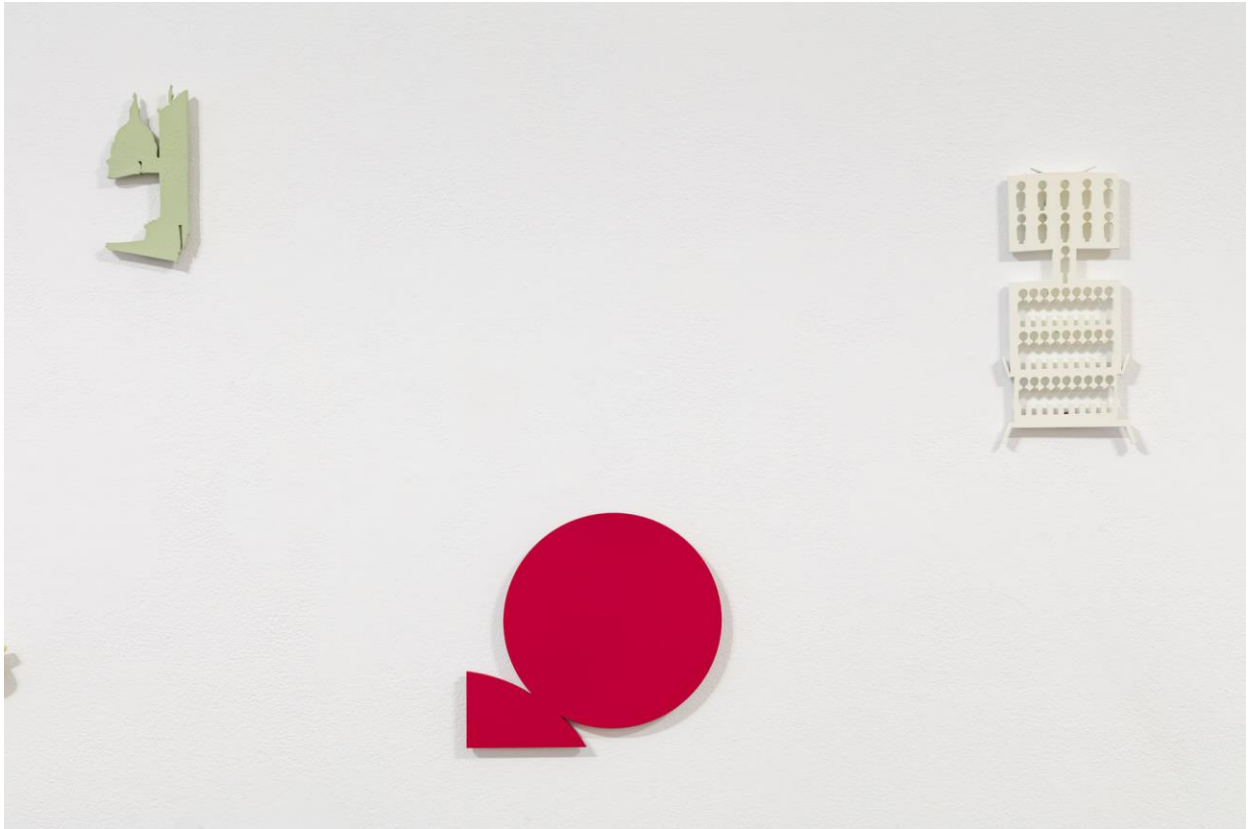

Gareth Long  
1972, 2019 1/2  
laser cut aluminum, spray paint  
dimensions variable

Gareth Long  
1972, 2019 1/2  
detail view

Gareth Long  
1972, 2019 1/2  
detail view

Gareth Long  
1971, 2019 1/2  
laser cut aluminum, spray paint  
dimensions variable

Gareth Long  
1971, 2019 1/2  
detail view

Gareth Long  
1971, 2019 1/2  
detail view

Gareth Long  
*Let's Look at the Figures*, 2019  
installation view

Gareth Long  
1972\_A, 2019 2/2  
laser cut aluminum, spray paint  
12 x 45.5 x 1 cm

Gareth Long  
1970, 2019 1/2  
laser cut aluminum, spray paint  
dimensions variable

Gareth Long  
1970, 2019 1/2  
detail view

Gareth Long  
1970, 2019 1/2  
detail view