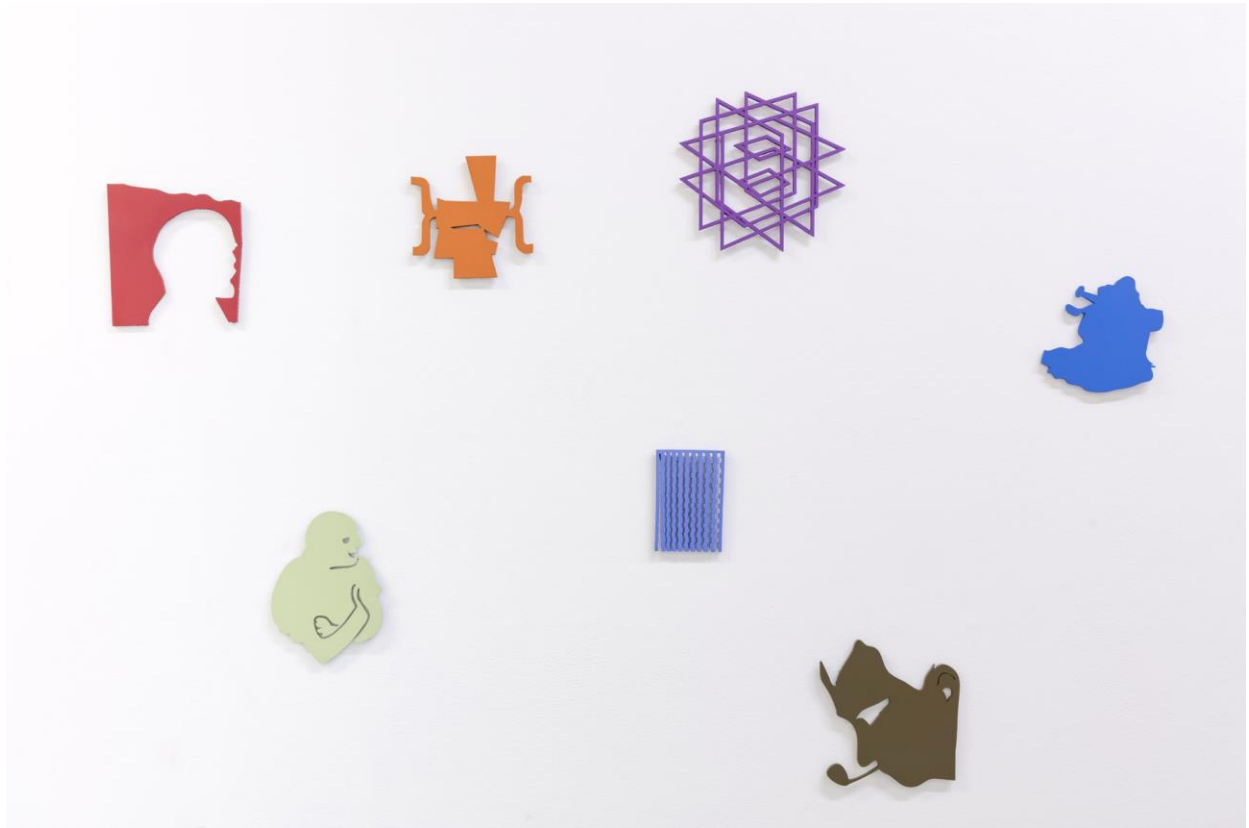

Gareth Long  
1972, 2019 1/2  
laser cut aluminum, spray paint  
dimensions variable

Gareth Long  
1972, 2019 1/2  
detail view

Gareth Long  
1972, 2019 1/2  
detail view

Gareth Long  
1971, 2019 1/2  
laser cut aluminum, spray paint  
dimensions variable

Gareth Long  
1971, 2019 1/2  
detail view

Gareth Long  
1971, 2019 1/2  
detail view

Gareth Long  
*Let's Look at the Figures*, 2019  
installation view

Gareth Long  
1972\_A, 2019 2/2  
laser cut aluminum, spray paint  
12 x 45.5 x 1 cm

Gareth Long  
1970, 2019 1/2  
laser cut aluminum, spray paint  
dimensions variable

Gareth Long  
1970, 2019 1/2  
detail view

Gareth Long  
1970, 2019 1/2  
detail view