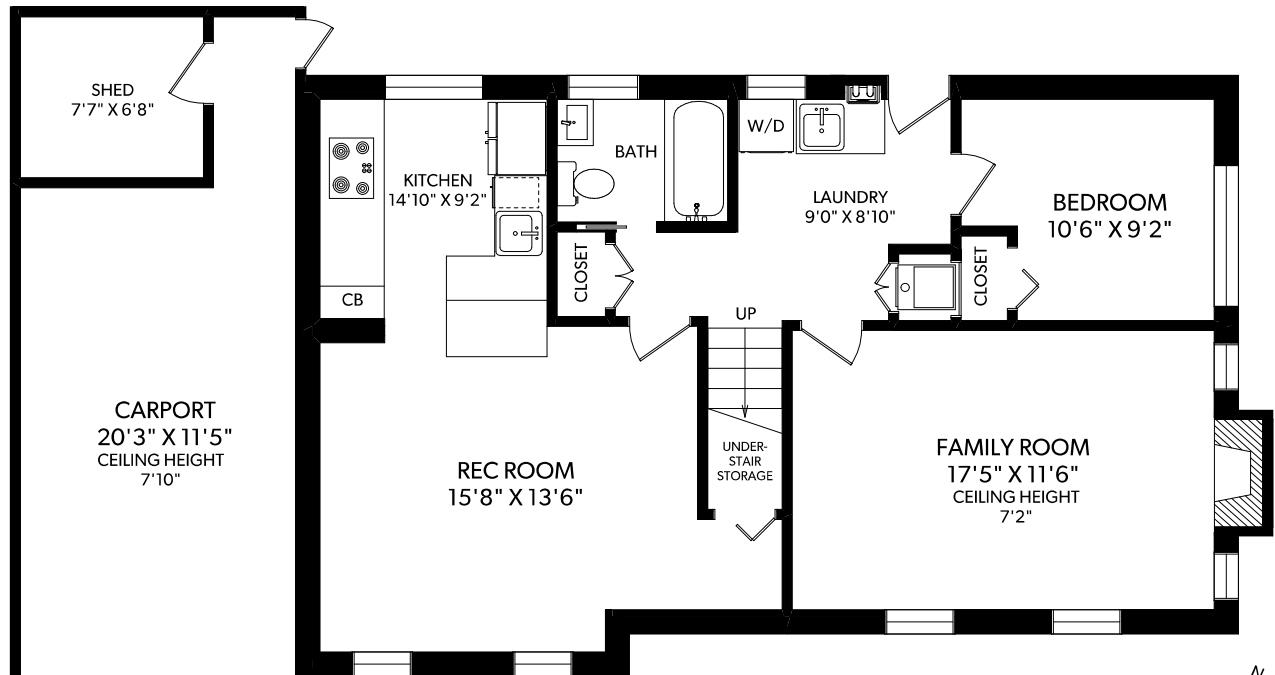

MAIN FLOOR

LOWER FLOOR

FLOOR	FINISHED	UNFINISHED	TOTAL	OTHER AREAS
MAIN	930	0	930	CARPORT 266
LOWER	930	0	930	SHED 63
TOTAL	1860	0	1860	DECK 62

REAL FOTO **923 SMITH AVENUE**
 DOCUMENT PREPARED FOR THE EXCLUSIVE USE OF
HAWTHORNE & FRANCIS TEAM

250-388-6998
 ORDERS@REALFOTO.CA MEASURED 08/29/2017 BY JUSTIN GREENWOOD

All information furnished regarding this property is from sources deemed reliable but no warranty or representation is made to the accuracy thereof.