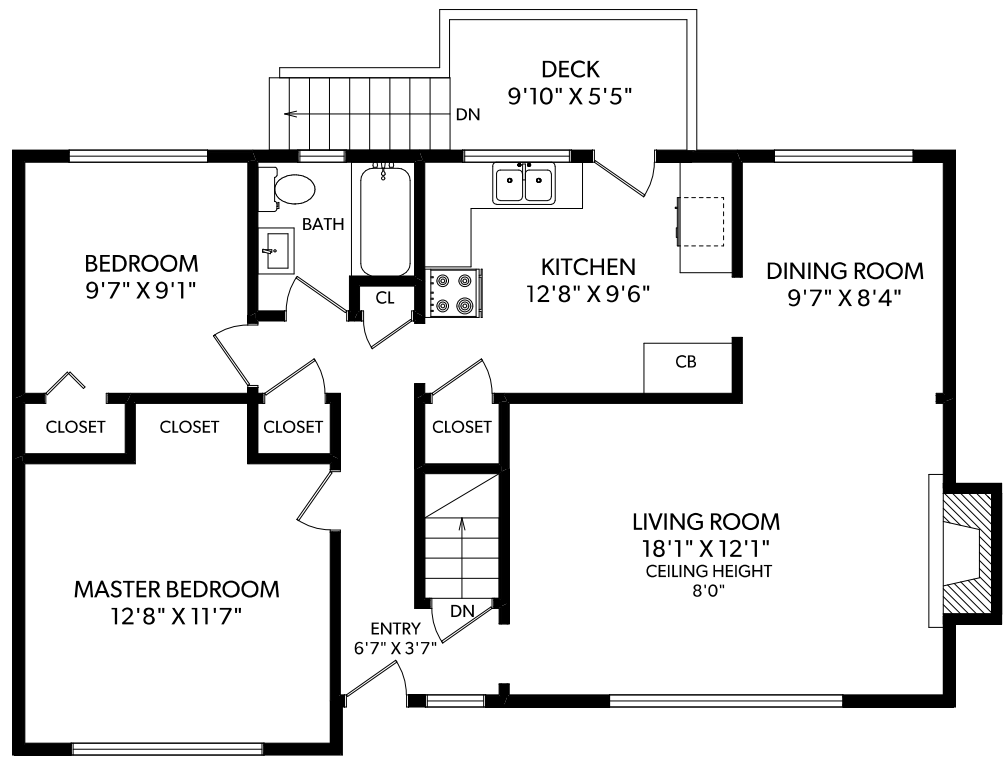

MAIN FLOOR

LOWER FLOOR

FLOOR	FINISHED	UNFINISHED	TOTAL	OTHER AREAS
MAIN	930	0	930	CARPORT 266
LOWER	930	0	930	SHED 63
TOTAL	1860	0	1860	DECK 62

REAL FOTO **923 SMITH AVENUE**
 DOCUMENT PREPARED FOR THE EXCLUSIVE USE OF
HAWTHORNE & FRANCIS TEAM

250-388-6998
 ORDERS@REALFOTO.CA MEASURED 08/29/2017 BY JUSTIN GREENWOOD

All information furnished regarding this property is from sources deemed reliable but no warranty or representation is made to the accuracy thereof.