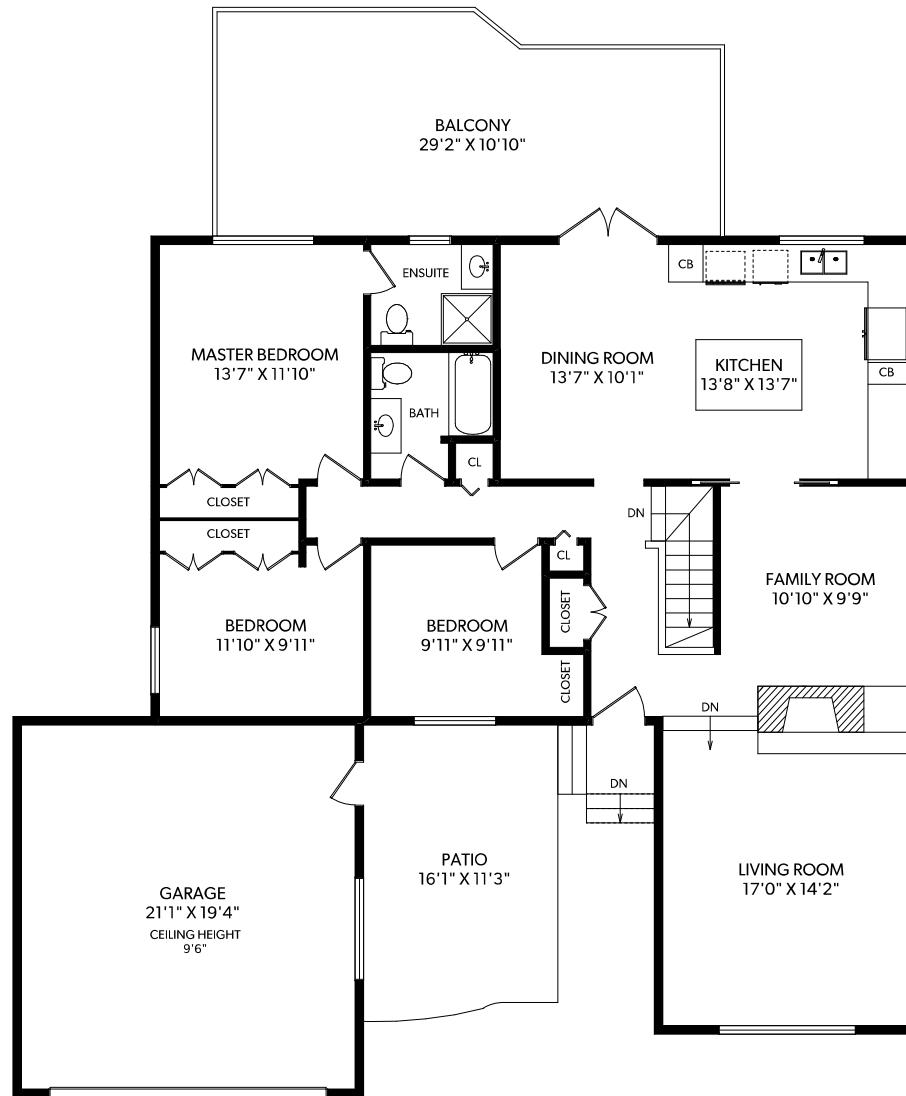

MAIN FLOOR

LOWER FLOOR

FLOOR	FINISHED	UNFINISHED	TOTAL	OTHER AREAS
MAIN	1528	0	1528	PATIOS 472
LOWER	1507	0	1507	BALCONY 365
TOTAL	3035	0	3035	GARAGE 443

2743 PILOT DRIVE
 DOCUMENT PREPARED FOR THE EXCLUSIVE USE OF
FRANCIS & HAWTHORNE TEAM

250-388-6998
 ORDERS@REALFOTO.CA MEASURED 02/28/2017 BY JUSTIN GREENWOOD

All information furnished regarding this property is from sources deemed reliable but no warranty or representation is made to the accuracy thereof.