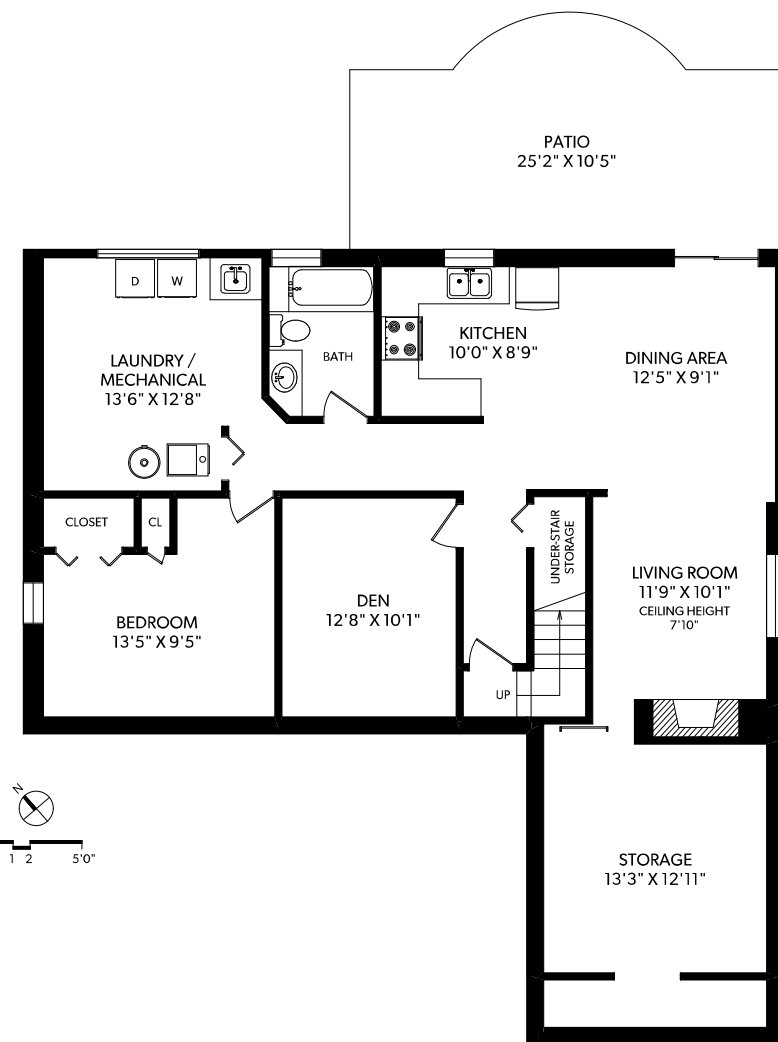

MAIN FLOOR

LOWER FLOOR

FLOOR	FINISHED	UNFINISHED	TOTAL	OTHER AREAS
MAIN	1528	0	1528	PATIOS 472
LOWER	1507	0	1507	BALCONY 365
TOTAL	3035	0	3035	GARAGE 443

2743 PILOT DRIVE
 DOCUMENT PREPARED FOR THE EXCLUSIVE USE OF
FRANCIS & HAWTHORNE TEAM

250-388-6998
 ORDERS@REALFOTO.CA MEASURED 02/28/2017 BY JUSTIN GREENWOOD

All information furnished regarding this property is from sources deemed reliable but no warranty or representation is made to the accuracy thereof.