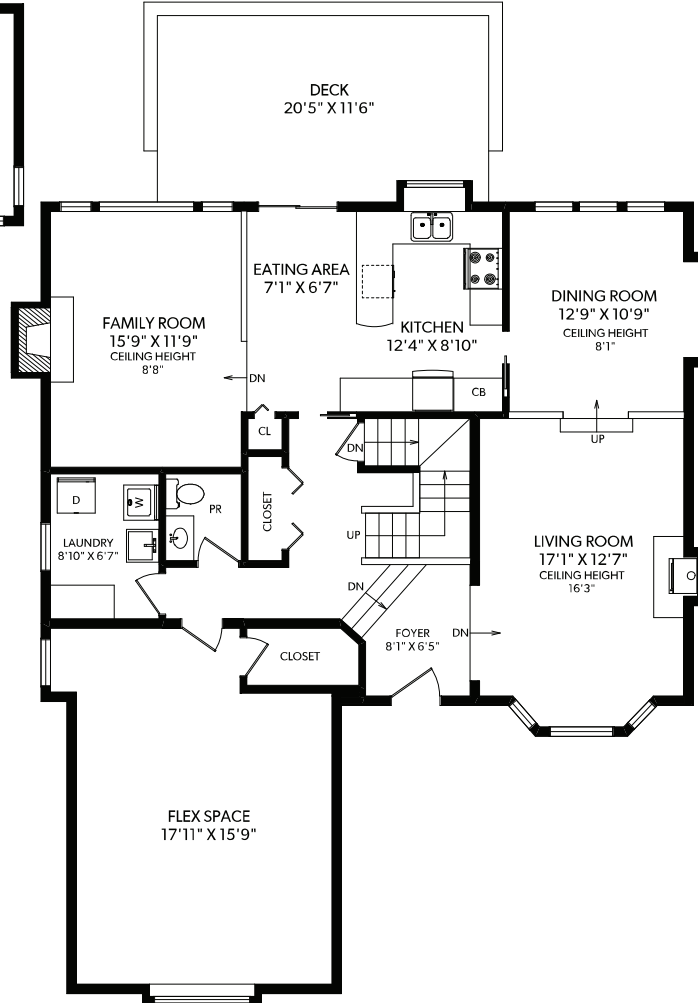

## UPPER FLOOR

## MAIN FLOOR

## LOWER FLOOR

FLOOR	FINISHED	UNFINISHED	TOTAL	OTHER AREAS
MAIN	1580	0	1580	DECK 228
UPPER	890	0	890	GARAGE 555
LOWER	487	582	1069	
<b>TOTAL</b>	<b>2957</b>	<b>582</b>	<b>3539</b>	

**1363 HONEYSUCKLE LANE**  
 DOCUMENT PREPARED FOR THE EXCLUSIVE USE OF  
**FRANCIS & HAWTHORNE TEAM**