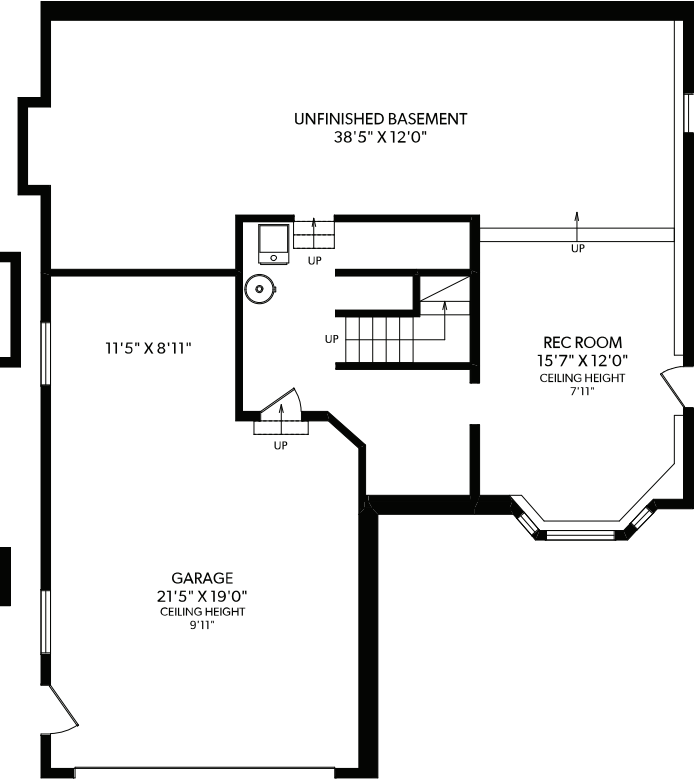

## UPPER FLOOR

## MAIN FLOOR

## LOWER FLOOR

FLOOR	FINISHED	UNFINISHED	TOTAL	OTHER AREAS
MAIN	1580	0	1580	DECK 228
UPPER	890	0	890	GARAGE 555
LOWER	487	582	1069	
<b>TOTAL</b>	<b>2957</b>	<b>582</b>	<b>3539</b>	

**1363 HONEYSUCKLE LANE**  
 DOCUMENT PREPARED FOR THE EXCLUSIVE USE OF  
**FRANCIS & HAWTHORNE TEAM**