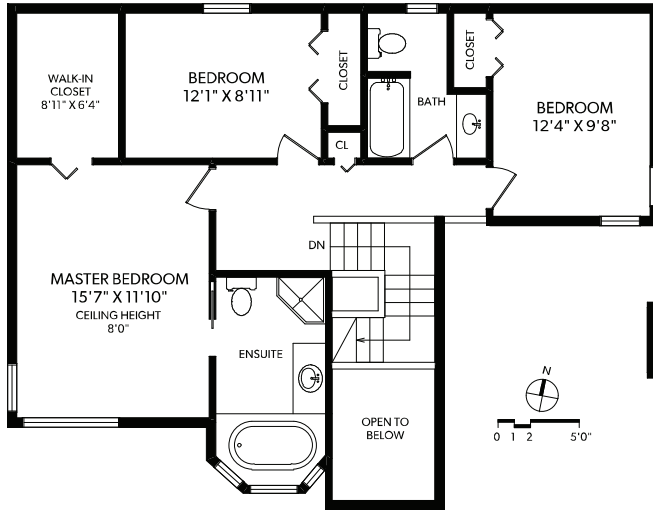

## UPPER FLOOR

## MAIN FLOOR

## LOWER FLOOR

FLOOR	FINISHED	UNFINISHED	TOTAL	OTHER AREAS
MAIN	1580	0	1580	DECK 228
UPPER	890	0	890	GARAGE 555
LOWER	487	582	1069	
<b>TOTAL</b>	<b>2957</b>	<b>582</b>	<b>3539</b>	

**1363 HONEYSUCKLE LANE**  
 DOCUMENT PREPARED FOR THE EXCLUSIVE USE OF  
**FRANCIS & HAWTHORNE TEAM**