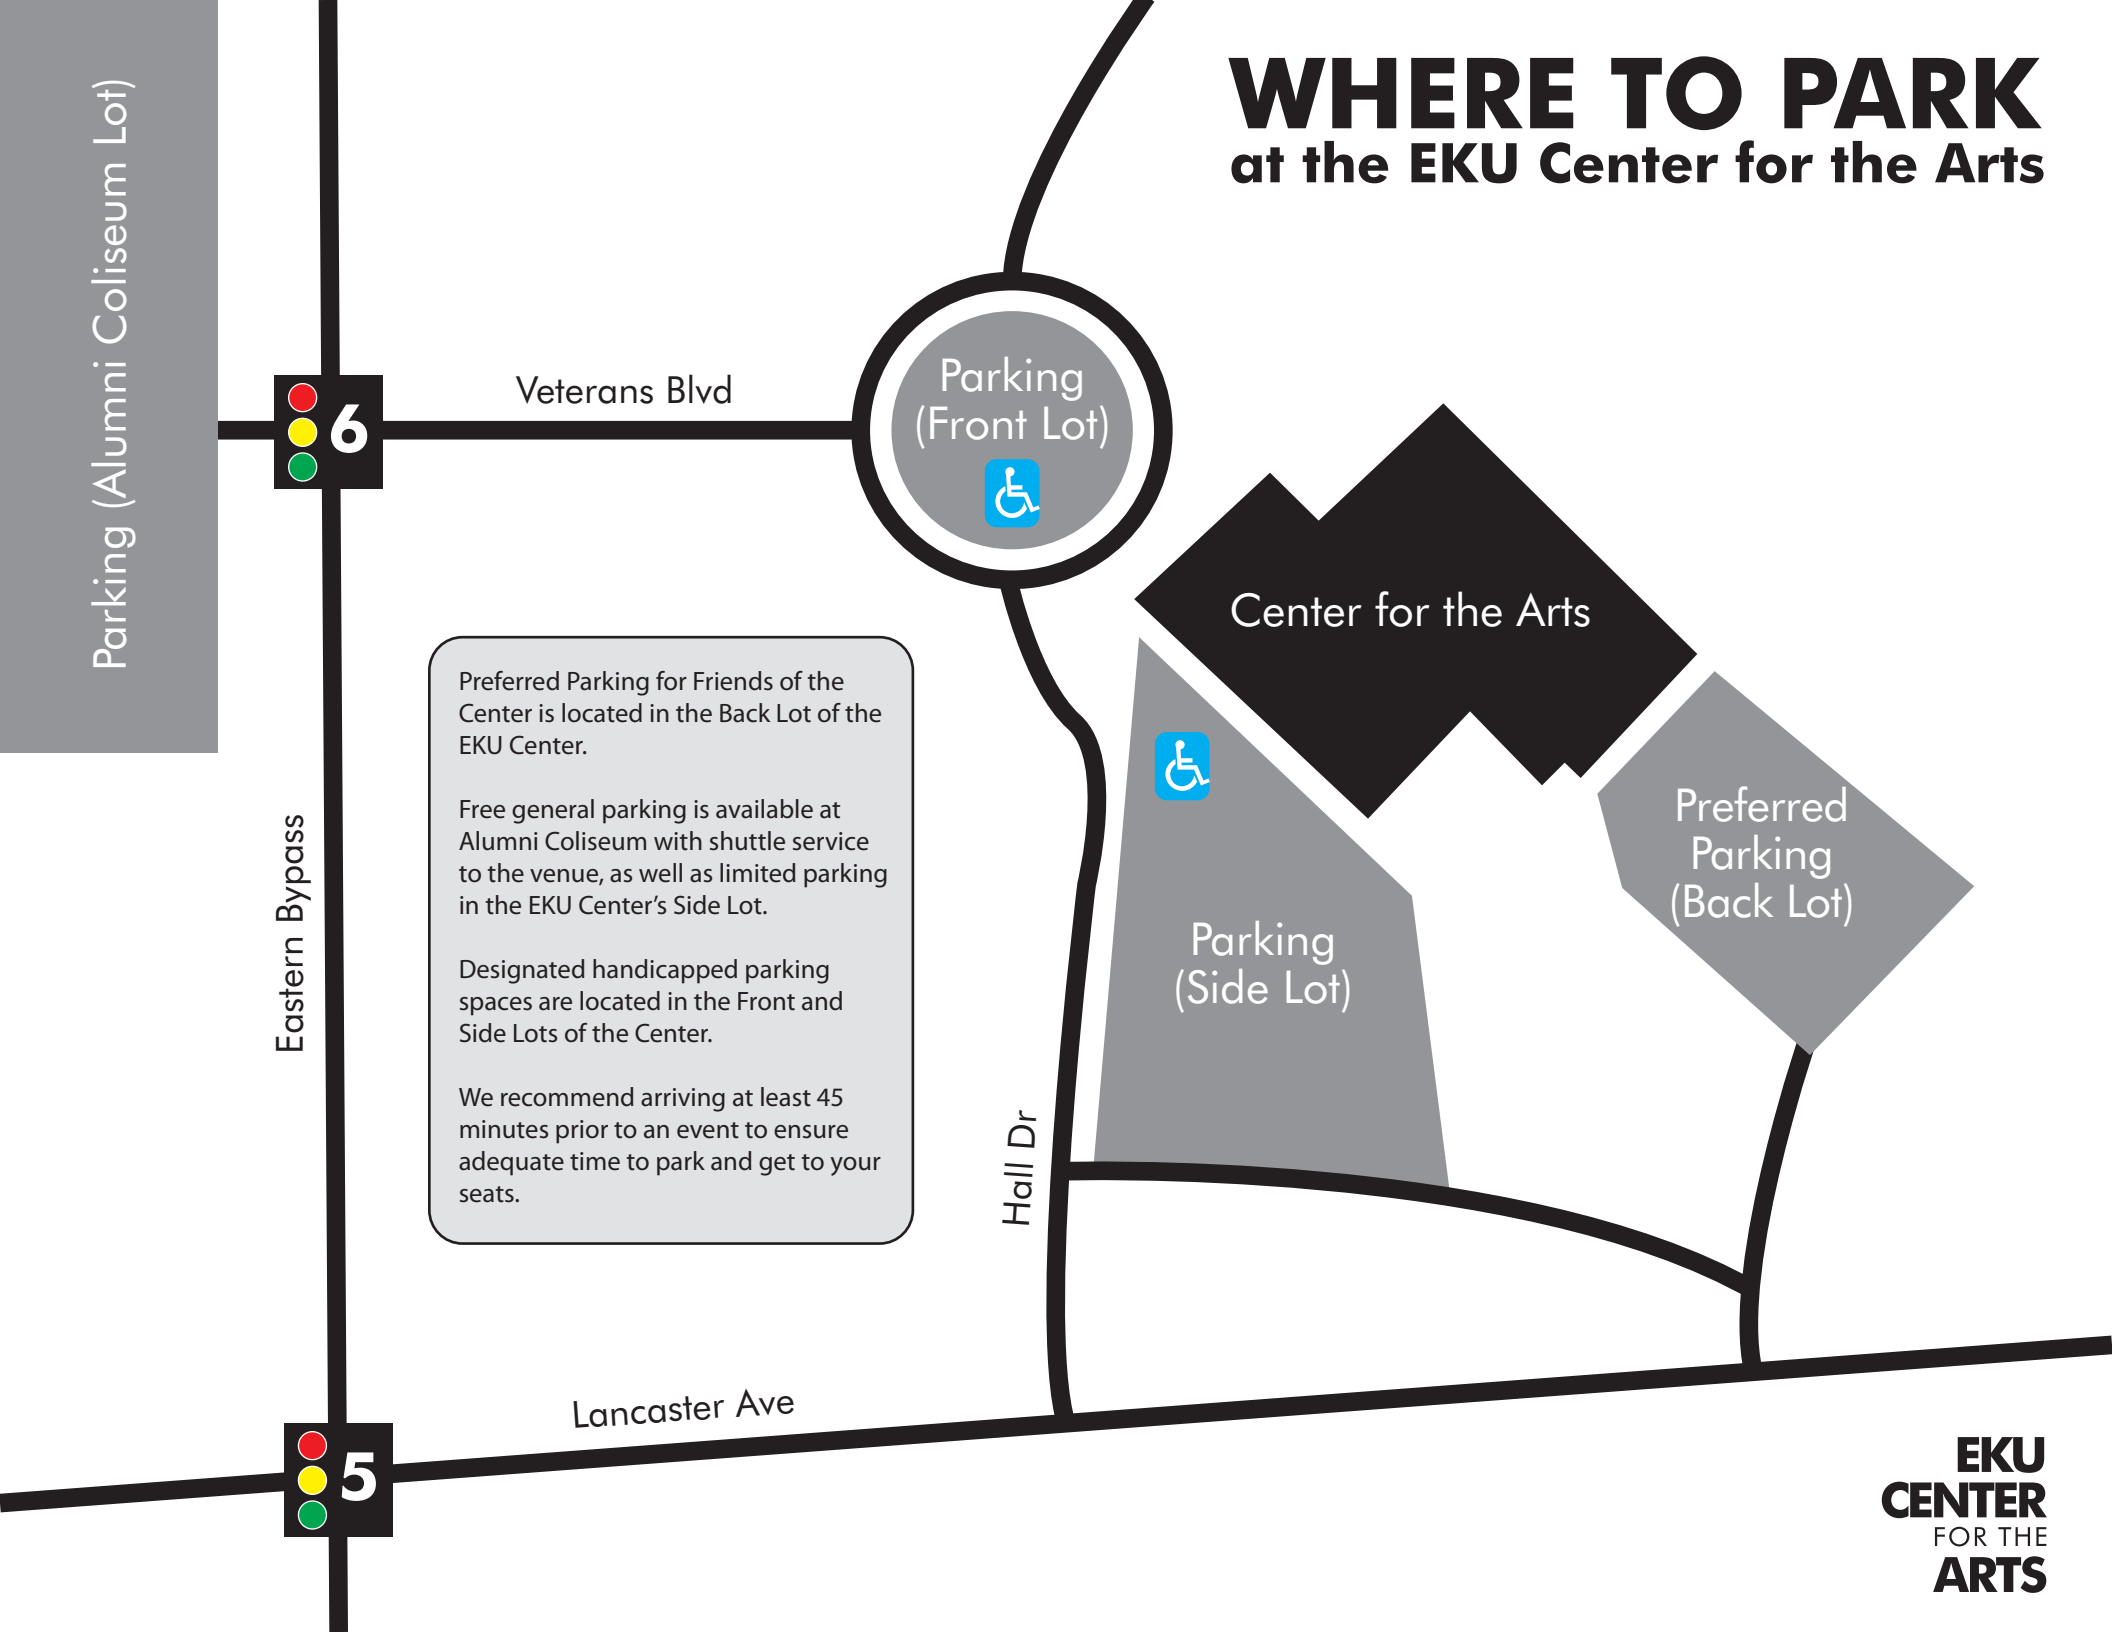

WHERE TO PARK

at the ECU Center for the Arts

Parking (Alumni Coliseum Lot)

Eastern Bypass

Veterans Blvd

6

Parking
(Front Lot)

Center for the Arts

Preferred Parking for Friends of the Center is located in the Back Lot of the ECU Center.

Free general parking is available at Alumni Coliseum with shuttle service to the venue, as well as limited parking in the ECU Center's Side Lot.

Designated handicapped parking spaces are located in the Front and Side Lots of the Center.

We recommend arriving at least 45 minutes prior to an event to ensure adequate time to park and get to your seats.

Parking
(Side Lot)

Preferred
Parking
(Back Lot)

Hall Dr

Lancaster Ave

5